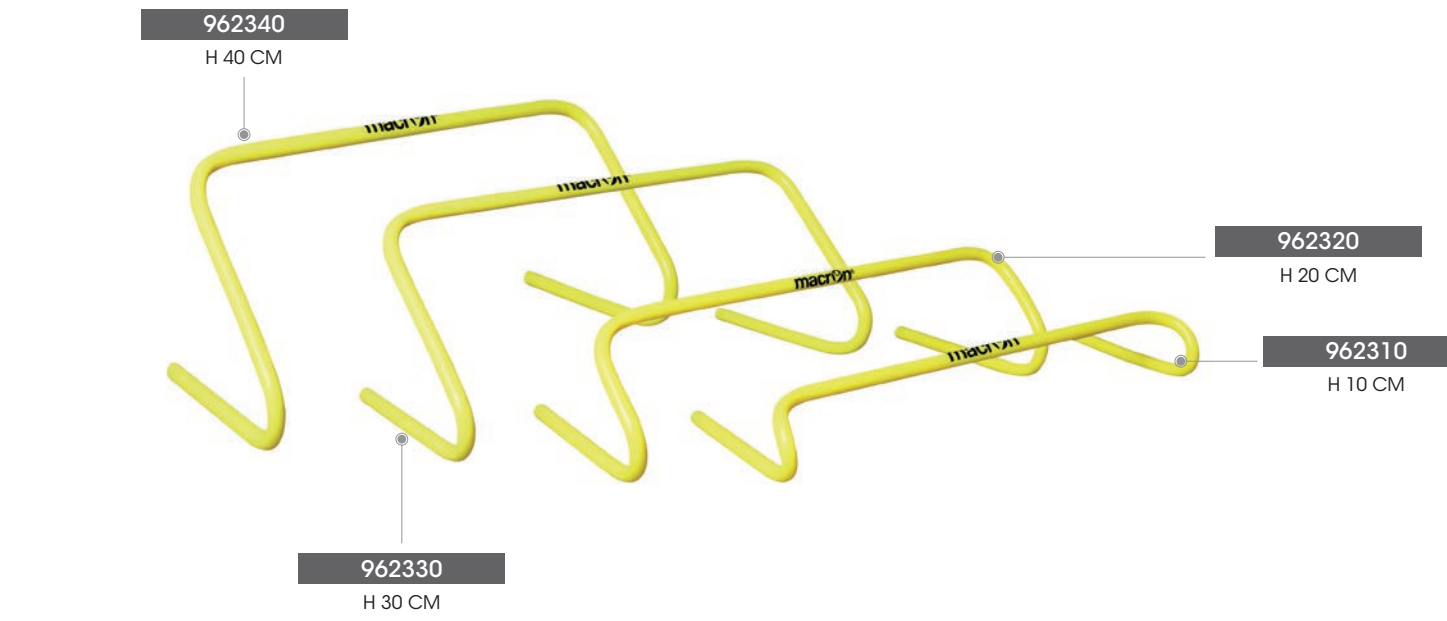

EQUIPMENT
HURDLES
OVER DISMANTABLE

TESSUTO/FABRIC
13 CM/20 CM/30 CM/40 CM DIAM. 42 MM

CONFEZION/PACKAGE
12 PCS.

EQUIPMENT
HURDLES
OVER FIXED HEIGHT

TESSUTO/FABRIC
10 CM/20 CM/30 CM/40 CM

CONFEZION/PACKAGE
24 PCS.