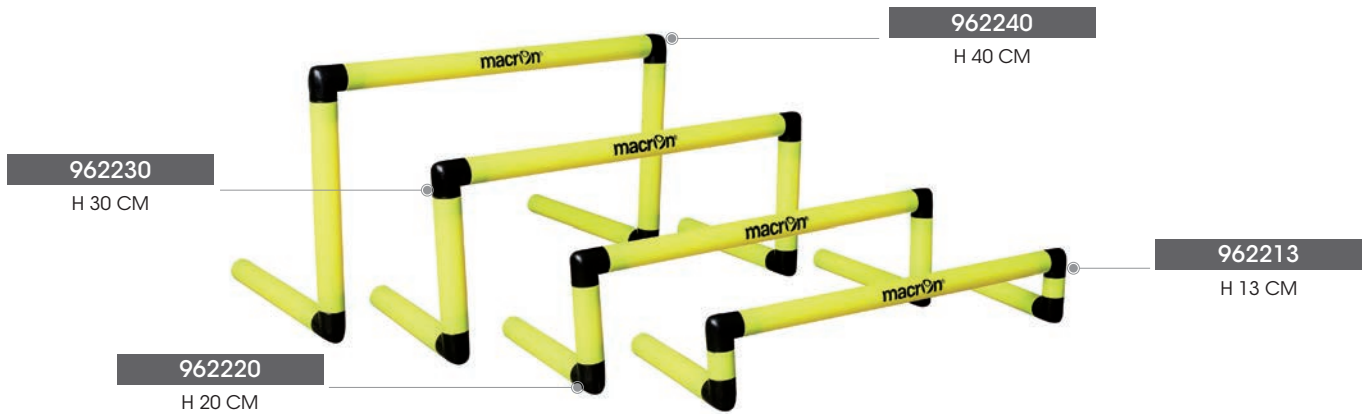

EQUIPMENT
HURDLES
OVER DISMANTABLE

TESSUTO/FABRIC
13 CM/20 CM/30 CM/40 CM DIAM. 42 MM

CONFEZION/PACKAGE
12 PCS.

EQUIPMENT
HURDLES
OVER FIXED HEIGHT

TESSUTO/FABRIC
10 CM/20 CM/30 CM/40 CM

CONFEZION/PACKAGE
24 PCS.