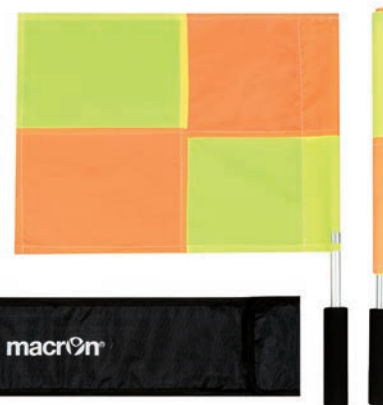

TESSUTO/FABRIC
DIAM. BASE 25 CM - DIAM. FORO 33 MM

CONFEZION/PACKAGE
6 PCS.

962830
GIALLO/YELLOW

EQUIPMENT
CORNER SET FLAG + CLIPS

CONFEZION/PACKAGE
12 SET
1 SET: 1 FLAG + 1 CLIP

962820
GIALLO/ARANCIONE
YELLOW/ORANGE